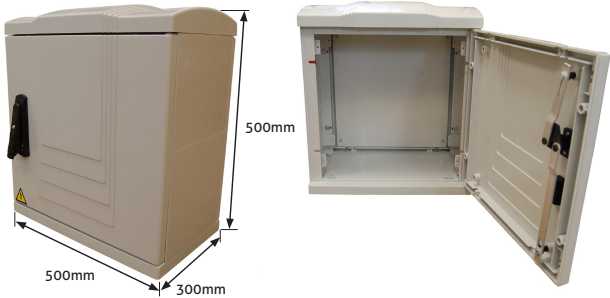

**METER BOX  
COMMERCIAL  
IP43 KIOSK  
500 X 500 X 300  
SURFACE**

**STOCK NO. EB0027**

Suitable for electrical and commercial installations. Complies with the international standard for empty enclosures as applied to low-voltage switchgear and control gear assemblies (IEC 62208:2011).

**KEY FEATURES**

- Electromagnetic compatibility, ideal for protecting internal electronic communication.
- Suitable for low-voltage switchgear and control gear assemblies, meters, compressors, etc.
- Will not corrode, weather resistant with an IP43 rating.
- High impact resistance up to 20 Kilojoules (IK10).
- Double insulation and electrically non-conductive (1000V).
- Triple lock system supported by non-corrosive vertical bars.
- Door hinges on right, 180° opening.
- Easily cleaned and can be painted.

**SPECIFICATIONS**

- Constructed from Glass Reinforced Plastic (GRP).
- Supplied with hinges, lock and key.
- Polyester back mounting plate (optional) available.
- Supplied in light grey colour (Ral 7035).
- Suitable for use in temperatures ranging from -30°C to +120°C.
- Made from non-hygroscopic material ensuring minimum water absorption.
- Constructed from halogen-free and self-extinguishing material.
- UV protected.

**DIMENSIONS**

- 500mm high x 500mm wide x 300mm deep
- The overall height of this box is 563mm
- The opening size is 468mm x 428mm\*.

\* Approximate dimensions.

In accordance with Tricel's normal policy of product development, these specifications are subject to change without notice.