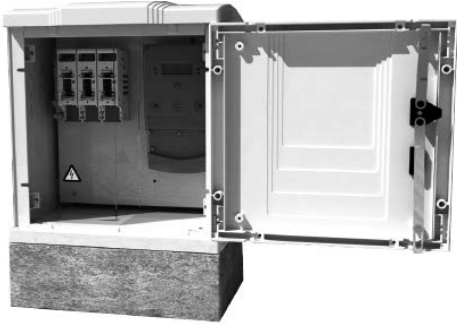

**METER BOX  
COMMERCIAL  
IP43 KIOSK  
500 X 500 X 300  
SURFACE**

**STOCK NO. EB0027**

Suitable for electrical and commercial installations. Complies with the international standard for empty enclosures as applied to low-voltage switchgear and control gear assemblies (IEC 62208:2011).

**KEY FEATURES**

- Electromagnetic compatibility, ideal for protecting internal electronic communication.
- Suitable for low-voltage switchgear and control gear assemblies, meters, compressors, etc.
- Will not corrode, weather resistant with an IP43 rating.
- High impact resistance up to 20 Kilojoules (IK10).
- Double insulation and electrically non-conductive (1000V).
- Triple lock system supported by non-corrosive vertical bars.
- Door hinges on right, 180° opening.
- Easily cleaned and can be painted.

**SPECIFICATIONS**

- Constructed from Glass Reinforced Plastic (GRP).
- Supplied with hinges, lock and key.
- Polyester back mounting plate (optional) available.
- Supplied in light grey colour (Ral 7035).
- Suitable for use in temperatures ranging from -30°C to +120°C.
- Made from non-hygroscopic material ensuring minimum water absorption.
- Constructed from halogen-free and self-extinguishing material.
- UV protected.

**DIMENSIONS**

- 500mm high x 500mm wide x 300mm deep
- The overall height of this box is 563mm
- The opening size is 468mm x 428mm\*.

\* Approximate dimensions.

In accordance with Tricel's normal policy of product development, these specifications are subject to change without notice.