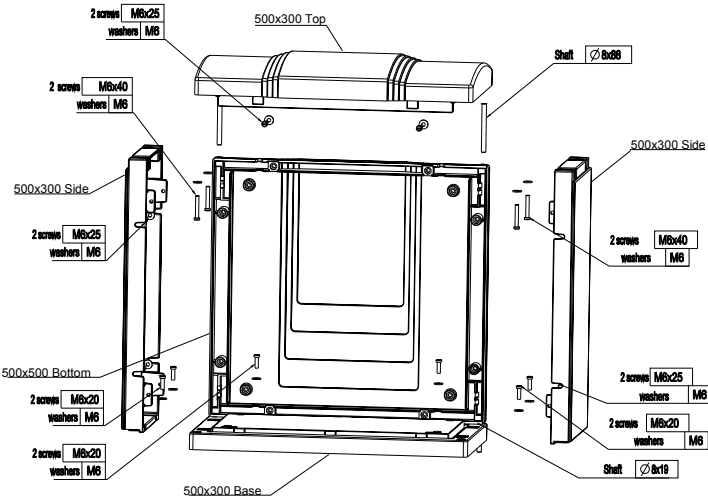

**SPECIFICATIONS**

- Constructed from Glass Reinforced Plastic (GRP).
- Supplied with hinges, lock and key.
- Polyester back mounting plate (optional) available.
- Supplied in light grey colour (Ral 7035).
- Suitable for use in temperatures ranging from -30°C to +120°C.
- Made from non-hygroscopic material ensuring minimum water absorption.
- Constructed from halogen-free and self-extinguishing material.
- UV protected.

**DIMENSIONS**

- 500mm high x 500mm wide x 300mm deep
- The overall height of this box is 563mm
- The opening size is 468mm x 428mm\*.

\* Approximate dimensions.

In accordance with Tricel's normal policy of product development, these specifications are subject to change without notice.

**METER BOX  
COMMERCIAL  
IP43 KIOSK  
500 X 500 X 300  
SURFACE**

**STOCK NO. 222171**

**ASSEMBLY INSTRUCTIONS**

**DOOR ASSEMBLY**

\* Approximate dimensions.

In accordance with Tricel's normal policy of product development, these specifications are subject to change without notice.