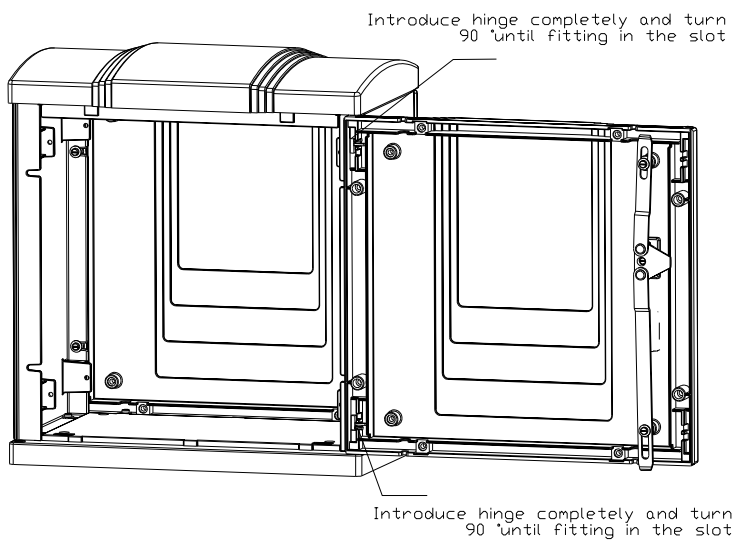

**SPECIFICATIONS**

- Constructed from Glass Reinforced Plastic (GRP).
- Supplied with hinges, lock and key.
- Polyester back mounting plate (optional) available.
- Supplied in light grey colour (Ral 7035).
- Suitable for use in temperatures ranging from -30°C to +120°C.
- Made from non-hygroscopic material ensuring minimum water absorption.
- Constructed from halogen-free and self-extinguishing material.
- UV protected.

**DIMENSIONS**

- 500mm high x 500mm wide x 300mm deep
- The overall height of this box is 563mm
- The opening size is 468mm x 428mm\*.

\* Approximate dimensions.

In accordance with Tricel's normal policy of product development, these specifications are subject to change without notice.

**METER BOX  
COMMERCIAL  
IP43 KIOSK  
500 X 500 X 300  
SURFACE**

**STOCK NO. 222171**

**ASSEMBLY INSTRUCTIONS**

**DOOR ASSEMBLY**

\* Approximate dimensions.

In accordance with Tricel's normal policy of product development, these specifications are subject to change without notice.