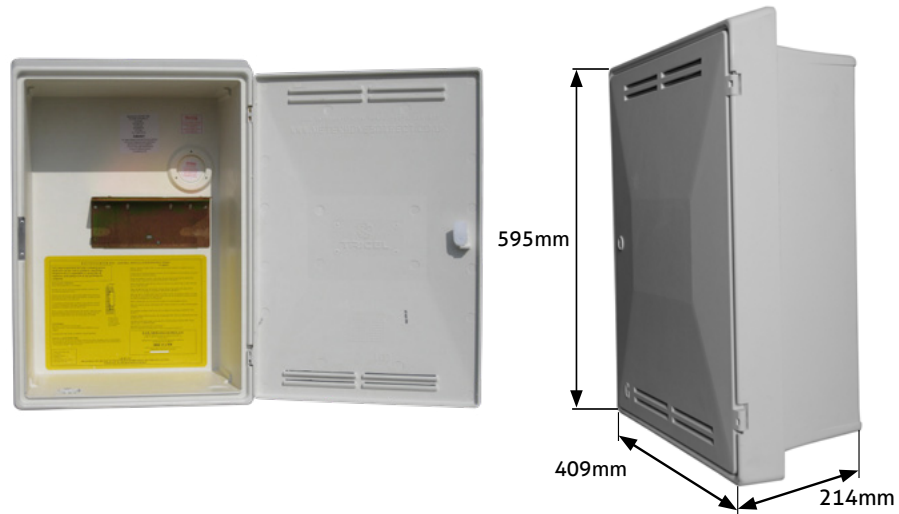

METER BOXES

BY TRICEL

UK'S LEADING
DESIGNER & MANUFACTURER

GAS METER BOX

UK STANDARD MARK 2 RECESSED

COMPLIANT TO BS 8499: 2017

STOCK CODE: GB0001

TRICEL

GENERATIONS OF INNOVATION

STOCK CODE:
GB0001

GAS METER BOX

UK STANDARD MARK 2 RECESSED

COMPLIANT TO BS 8499: 2017

**METER
BOXES**
BY TRICEL

**UK'S LEADING
DESIGNER & MANUFACTURER**

DIMENSIONS

595mm high x 409mm wide x 214mm deep
Depth of box underneath door is 212mm.

SPECIFICATION & KEY FEATURES

- Compliant to British Standard BS 8499: 2017.
- Fire retardant BS476, Part 7, 1997, Class 2.
- Constructed from GRP – Glass Reinforced Polymer.
- Suitable for all meters including prepay and smart.
- Will not corrode, weather resistant.
- Easily cleaned and can be painted.
- Complete with spigot, hinges, lock and key.
- Hinge on right.

INSTALLATION

- Build the box into the wall in the position specified, ensuring it does not bridge the damp proof course.
- The base and sides of the box should be fully bedded into the mortar to hold it into the wall with the sides of the architrave touching the outer leaf of the brickwork.
- A 0.1mm thick polythene sheet or similar, at least 700mm wide shall be fitted as a damp proof course above and behind the box. Alternatively, a suitable cavity tray shall be used.
- Where a spigot is fitted, build the inner wall around it, filling any space between the spigot and the wall with mortar. (The spigot will be cutflush with the inner finish of the wall by the pipework installer.) (Full installation guidelines supplies with the meter box.)