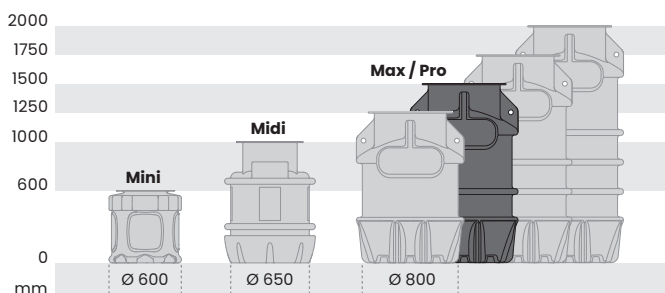

-  110 mm inlet
-  110 mm cable duct
-  110 mm vent

Pumps by

PRODUCT SUMMARY

- Suitable for foul and grey water
- Structurally-reinforced tank-grade HDPE chamber
- Two stainless steel free-standing automatic pumps
- Vortex impellor for high flow rates
- 600 mm x 450 mm chamber clear opening
- Access cover, 600 x 450 mm clear opening, locking, galvanised steel top with polypropylene frame, single seal, FACTA A (pedestrian duty)
- Inlets, vent and cable duct can be drilled on site

PUMP SPECIFICATIONS (PER PUMP)

Rated current	5.9 A
P2 motor rating	750 W
RCBO Type-C rating	10 A
Max. head	7.7 m
Max. flow rate	6.7 l/s
Discharge size	2"
Free passage	50 mm
Pump cable length	10 m

Distance pumped at 1.8 l/s (63 mm OD MDPE)

Static head m	Distance m	Static head m	Distance m
2.0	175	5.0	70
3.0	140	6.0	35
4.0	105	7.0	0

Static head is measured from the pump not chamber discharge.

In accordance with Tricel's normal policy of product development these specifications are subject to change without notice. Tricel (Killarney) Unlimited Company trading as Tricel.

KEY FEATURES

Illustration shows FoulMax 1250 Twin.

DIMENSIONS

Internal pipework	2" OD Class E PVC
Discharge pipework	2" OD Class E PVC
Chamber material	Tank-grade HDPE
Lifting eyes	Yes

Indicative capacity from inlet invert 