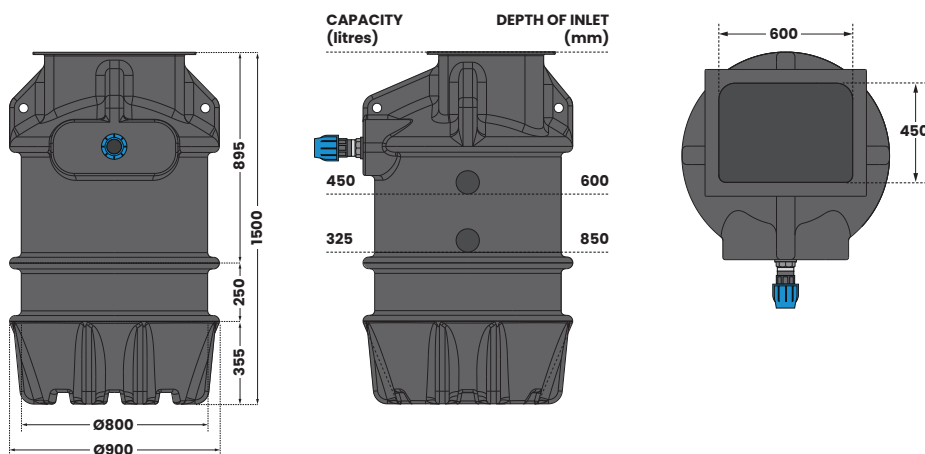

-  110 mm inlet
-  110 mm cable duct
-  110 mm vent

Pumps by

PRODUCT SUMMARY

- Suitable for foul and grey water
- Structurally-reinforced tank-grade HDPE chamber
- Two stainless steel free-standing automatic pumps
- Vortex impellor for high flow rates
- 600 mm x 450 mm chamber clear opening
- Access cover, 600 x 450 mm clear opening, locking, galvanised steel top with polypropylene frame, single seal, FACTA A (pedestrian duty)
- Inlets, vent and cable duct can be drilled on site

PUMP SPECIFICATIONS (PER PUMP)

Rated current	5.9 A
P2 motor rating	750 W
RCBO Type-C rating	10 A
Max. head	7.7 m
Max. flow rate	6.7 l/s
Discharge size	2"
Free passage	50 mm
Pump cable length	10 m

Distance pumped at 1.8 l/s (63 mm OD MDPE)

Static head m	Distance m	Static head m	Distance m
2.0	175	5.0	70
3.0	140	6.0	35
4.0	105	7.0	0

Static head is measured from the pump not chamber discharge.

In accordance with Tricel's normal policy of product development these specifications are subject to change without notice. Tricel (Killarney) Unlimited Company trading as Tricel.

KEY FEATURES

Illustration shows FoulMax 1250 Twin.

DIMENSIONS

Internal pipework	2" OD Class E PVC
Discharge pipework	2" OD Class E PVC
Chamber material	Tank-grade HDPE
Lifting eyes	Yes

Indicative capacity from inlet invert 