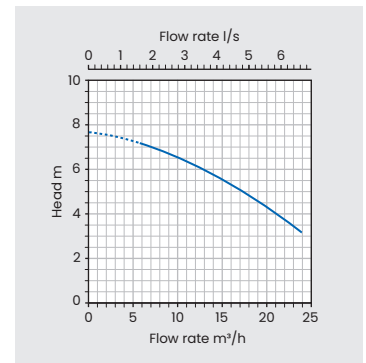

-  110 mm inlet
-  110 mm cable duct
-  110 mm vent

Pumps by

PRODUCT SUMMARY

- Suitable for foul and grey water
- Structurally-reinforced tank-grade HDPE chamber
- Two stainless steel free-standing automatic pumps
- Vortex impellor for high flow rates
- 600 mm x 450 mm chamber clear opening
- Access cover, 600 x 450 mm clear opening, locking, galvanised steel top with polypropylene frame, single seal, FACTA A (pedestrian duty)
- Inlets, vent and cable duct can be drilled on site

PUMP SPECIFICATIONS (PER PUMP)

Rated current	5.9 A
P2 motor rating	750 W
RCBO Type-C rating	10 A
Max. head	7.7 m
Max. flow rate	6.7 l/s
Discharge size	2"
Free passage	50 mm
Pump cable length	10 m

Distance pumped at 1.8 l/s (63 mm OD MDPE)

Static head m	Distance m	Static head m	Distance m
2.0	175	5.0	70
3.0	140	6.0	35
4.0	105	7.0	0

Static head is measured from the pump not chamber discharge.

In accordance with Tricel's normal policy of product development these specifications are subject to change without notice. Tricel (Killarney) Unlimited Company trading as Tricel.

KEY FEATURES

Illustration shows FoulMax 1250 Twin.

DIMENSIONS

Internal pipework	2" OD Class E PVC
Discharge pipework	2" OD Class E PVC
Chamber material	Tank-grade HDPE
Lifting eyes	Yes

Indicative capacity from inlet invert 