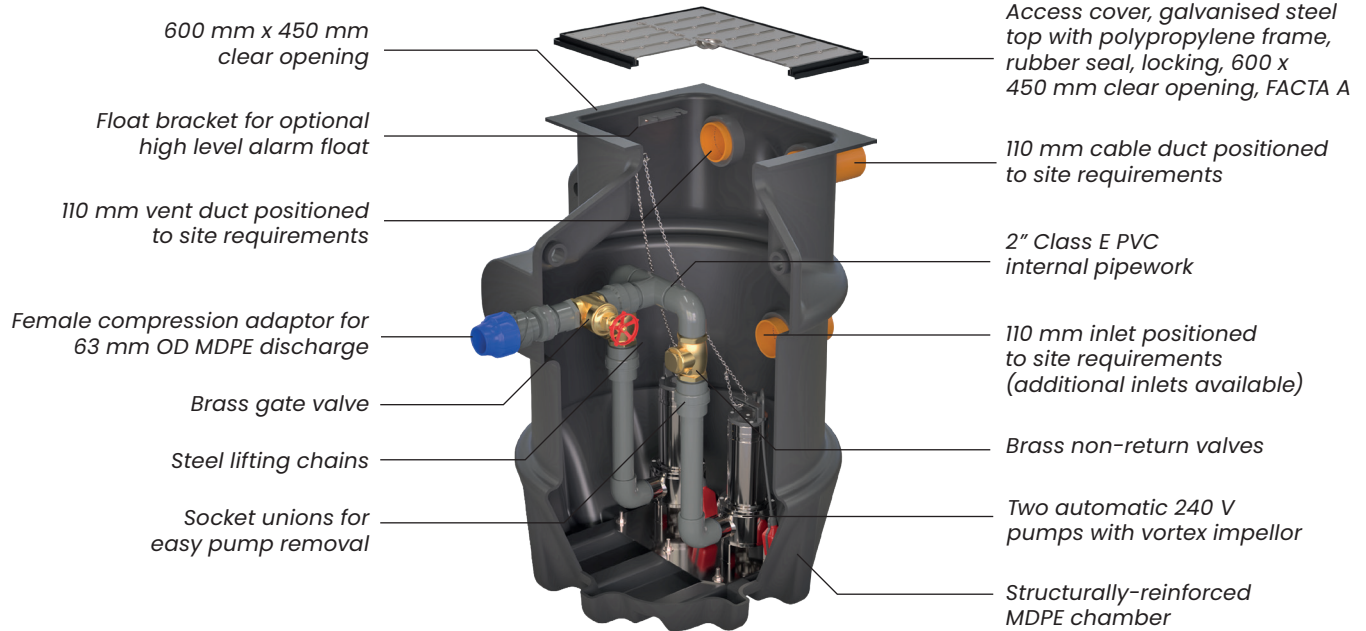

Illustration shows FoulMax 1250 Twin.

SYSTEM OVERVIEW

Two stainless steel free-standing automatic pumps

Access cover, solid top, locking, galvanised steel, PP frame, FACTA A

-  2" Class E PVC pipework
-  2" brass valves
-  63 mm MDPE discharge

-  110 mm inlet
-  110 mm cable duct
-  110 mm vent

Pumps by

PRODUCT SUMMARY

- Suitable for foul and grey water
- Structurally-reinforced tank-grade HDPE chamber
- Two stainless steel free-standing automatic pumps
- Vortex impellor for high flow rates
- 600 mm x 450 mm chamber clear opening
- Access cover, 600 x 450 mm clear opening, locking, galvanised steel top with polypropylene frame, single seal, FACTA A (pedestrian duty)
- Inlets, vent and cable duct can be drilled on site

Static head m	Distance m	Static head m	Distance m
2.0	175	5.0	70
3.0	140	6.0	35
4.0	105	7.0	0

Static head is measured from the pump not chamber discharge.

In accordance with Tricel's normal policy of product development these specifications are subject to change without notice. Tricel (Killarney) Unlimited Company trading as Tricel.

KEY FEATURES

Illustration shows FoulMax 1250 Twin.

DIMENSIONS

Internal pipework	2" OD Class E PVC
Discharge pipework	2" OD Class E PVC
Chamber material	Tank-grade HDPE
Lifting eyes	Yes

Indicative capacity from inlet invert 