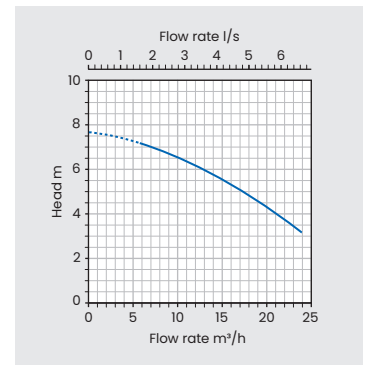

-  110 mm inlet
-  110 mm cable duct
-  110 mm vent

Pumps by

PRODUCT SUMMARY

- Suitable for foul and grey water
- Structurally-reinforced tank-grade HDPE chamber
- Two stainless steel free-standing automatic pumps
- Vortex impellor for high flow rates
- 600 mm x 450 mm chamber clear opening
- Access cover, 600 x 450 mm clear opening, locking, galvanised steel top with polypropylene frame, single seal, FACTA A (pedestrian duty)
- Inlets, vent and cable duct can be drilled on site

PUMP SPECIFICATIONS (PER PUMP)

Rated current	5.9 A
P2 motor rating	750 W
RCBO Type-C rating	10 A
Max. head	7.7 m
Max. flow rate	6.7 l/s
Discharge size	2"
Free passage	50 mm
Pump cable length	10 m

Distance pumped at 1.8 l/s (63 mm OD MDPE)

Static head m	Distance m	Static head m	Distance m
2.0	536	6.0	268
3.0	469	7.0	201
4.0	402	8.0	134
5.0	335	9.0	67

Static head is measured from the pump not chamber discharge.

In accordance with Tricel's normal policy of product development these specifications are subject to change without notice. Tricel (Killarney) Unlimited Company trading as Tricel.

KEY FEATURES

Illustration shows FoulMax 1250 Twin.

DIMENSIONS

Internal pipework	2" OD Class E PVC
Discharge pipework	2" OD Class E PVC
Chamber material	Tank-grade HDPE
Lifting eyes	Yes

Indicative capacity from inlet invert