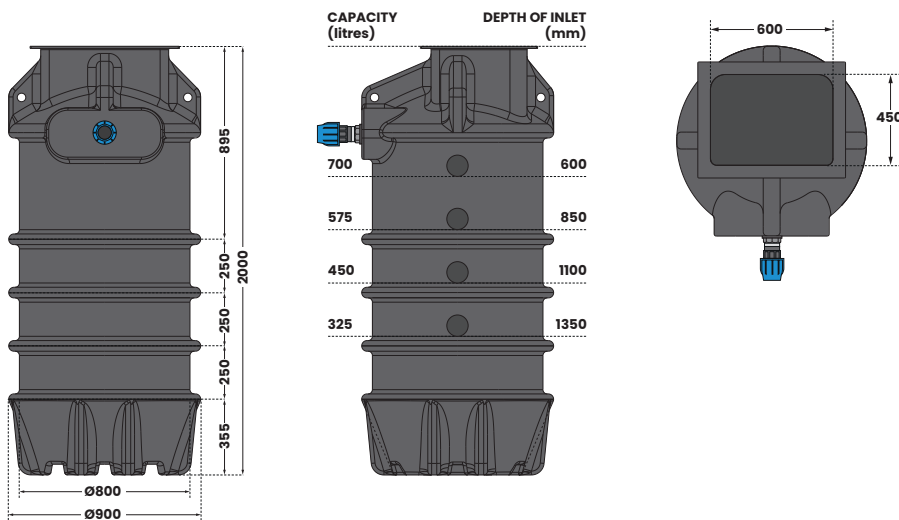

-  110 mm inlet
-  110 mm cable duct
-  110 mm vent

Pumps by

PRODUCT SUMMARY

- Suitable for foul and grey water
- Structurally-reinforced tank-grade HDPE chamber
- Two stainless steel free-standing automatic pumps
- Vortex impellor for high flow rates
- 600 mm x 450 mm chamber clear opening
- Access cover, 600 x 450 mm clear opening, locking, galvanised steel top with polypropylene frame, single seal, FACTA A (pedestrian duty)
- Inlets, vent and cable duct can be drilled on site

PUMP SPECIFICATIONS (PER PUMP)

Rated current	5.9 A
P2 motor rating	750 W
RCBO Type-C rating	10 A
Max. head	7.7 m
Max. flow rate	6.7 l/s
Discharge size	2"
Free passage	50 mm
Pump cable length	10 m

Distance pumped at 1.8 l/s (63 mm OD MDPE)

Static head m	Distance m	Static head m	Distance m
2.0	536	6.0	268
3.0	469	7.0	201
4.0	402	8.0	134
5.0	335	9.0	67

Static head is measured from the pump not chamber discharge.

In accordance with Tricel's normal policy of product development these specifications are subject to change without notice. Tricel (Killarney) Unlimited Company trading as Tricel.

KEY FEATURES

Illustration shows FoulMax 1250 Twin.

DIMENSIONS

Internal pipework	2" OD Class E PVC
Discharge pipework	2" OD Class E PVC
Chamber material	Tank-grade HDPE
Lifting eyes	Yes

Indicative capacity from inlet invert