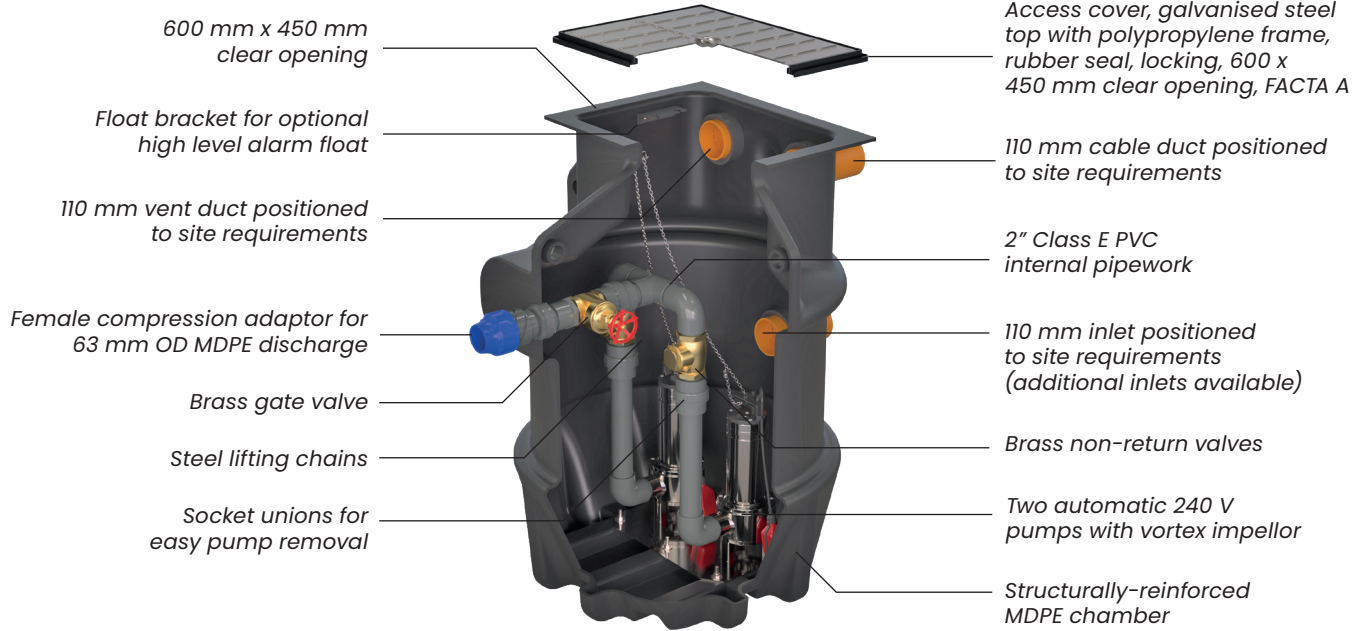

Illustration shows FoulMax 1250 Twin.

SYSTEM OVERVIEW

Two stainless steel free-standing automatic pumps

Access cover, solid top, locking, galvanised steel, PP frame, FACTA A

-  2" Class E PVC pipework
-  2" brass valves
-  63 mm MDPE discharge

-  110 mm inlet
-  110 mm cable duct
-  110 mm vent

Pumps by

PRODUCT SUMMARY

- Suitable for foul and grey water
- Structurally-reinforced tank-grade HDPE chamber
- Two stainless steel free-standing automatic pumps
- Vortex impellor for high flow rates
- 600 mm x 450 mm chamber clear opening
- Access cover, 600 x 450 mm clear opening, locking, galvanised steel top with polypropylene frame, single seal, FACTA A (pedestrian duty)
- Inlets, vent and cable duct can be drilled on site

Static head m	Distance m	Static head m	Distance m
2.0	536	6.0	268
3.0	469	7.0	201
4.0	402	8.0	134
5.0	335	9.0	67

Static head is measured from the pump not chamber discharge.

In accordance with Tricel's normal policy of product development these specifications are subject to change without notice. Tricel (Killarney) Unlimited Company trading as Tricel.

KEY FEATURES

Illustration shows FoulMax 1250 Twin.

DIMENSIONS

Internal pipework	2" OD Class E PVC
Discharge pipework	2" OD Class E PVC
Chamber material	Tank-grade HDPE
Lifting eyes	Yes

Indicative capacity from inlet invert