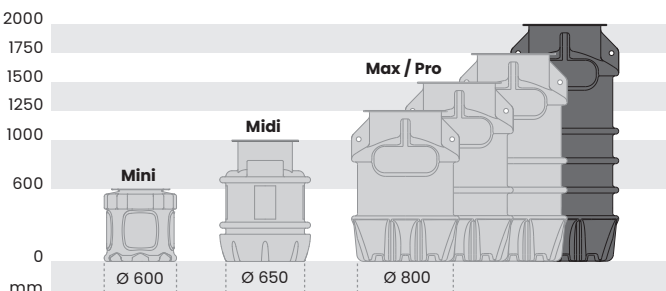

-  110 mm inlet
-  110 mm cable duct
-  110 mm vent

Pumps by

PRODUCT SUMMARY

- Suitable for foul and grey water
- Structurally-reinforced tank-grade HDPE chamber
- Two stainless steel free-standing automatic pumps
- Vortex impellor for high flow rates
- 600 mm x 450 mm chamber clear opening
- Access cover, 600 x 450 mm clear opening, locking, galvanised steel top with polypropylene frame, single seal, FACTA A (pedestrian duty)
- Inlets, vent and cable duct can be drilled on site

PUMP SPECIFICATIONS (PER PUMP)

Rated current	5.9 A
P2 motor rating	750 W
RCBO Type-C rating	10 A
Max. head	7.7 m
Max. flow rate	6.7 l/s
Discharge size	2"
Free passage	50 mm
Pump cable length	10 m

Distance pumped at 1.8 l/s (63 mm OD MDPE)

Static head m	Distance m	Static head m	Distance m
2.0	536	6.0	268
3.0	469	7.0	201
4.0	402	8.0	134
5.0	335	9.0	67

Static head is measured from the pump not chamber discharge.

In accordance with Tricel's normal policy of product development these specifications are subject to change without notice. Tricel (Killarney) Unlimited Company trading as Tricel.

KEY FEATURES

Illustration shows FoulMax 1250 Twin.

DIMENSIONS

Internal pipework	2" OD Class E PVC
Discharge pipework	2" OD Class E PVC
Chamber material	Tank-grade HDPE
Lifting eyes	Yes

Indicative capacity from inlet invert