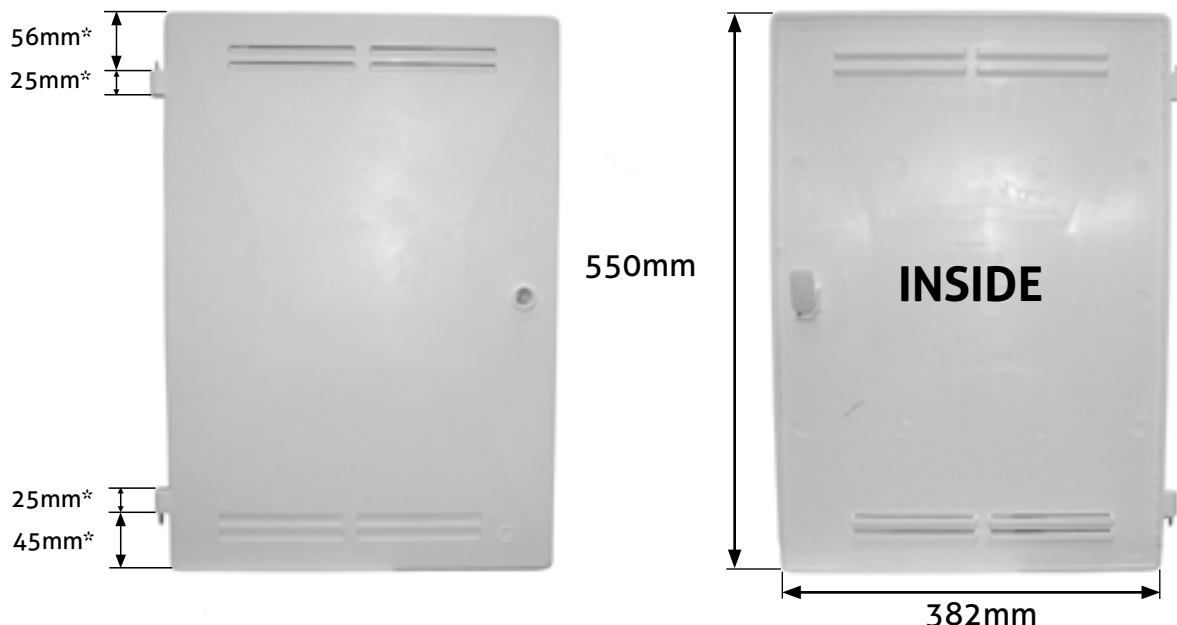

TRICEL
CONSTRUCTION

Gas door (Tricel / Killarney Plastics / Bord Gais meter box)

STOCK CODE: GDP0006

SPECIFICATION AND KEY FEATURES

- Compliant to Bord Gais code of practice DO/DS/S/MB/002.
- Constructed from GRP – Glass Reinforced Plastic.
- Will not corrode, weather resistant.
- Easily cleaned and can be painted.
- Left hand hung.

INSTALLATION

1. The left hand side of the box has pre-drilled holes into which the door pins are inserted.
2. Hold the door upright and insert the solid stainless steel pin into the bottom recess.

3. Press in the brass spring pin fully and slide into the top recess allowing the pin to spring back into the pre-drilled hole.
4. Close the door as normal and lock.

ASSOCIATED PRODUCT

Spare key (170001).

DIMENSIONS

550mm high x 382mm wide.

* Approximate dimensions.

In accordance with Tricel's normal policy of product development these specifications are subject to change without notice.