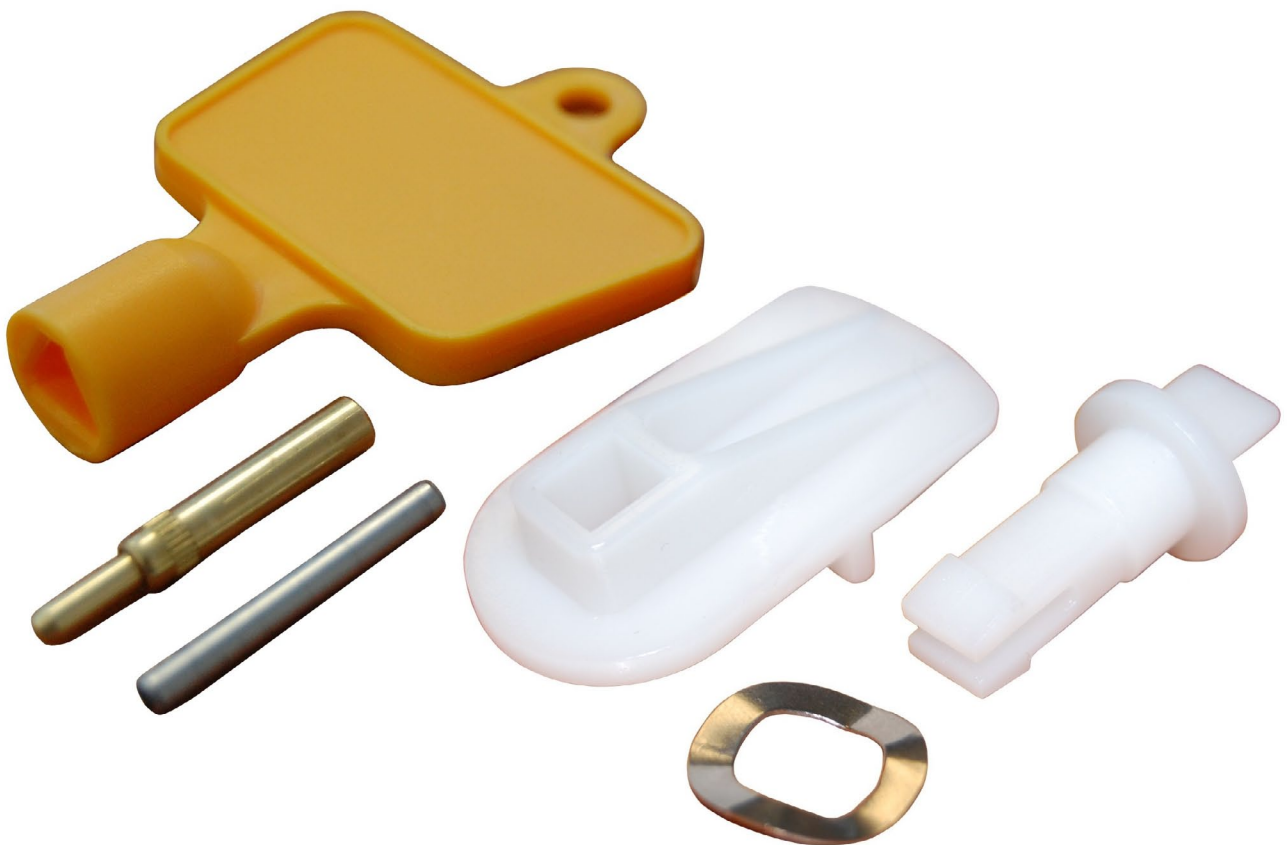

**TRICEL**  
CONSTRUCTION

# Meter box repair kit

STOCK CODE: EK0007

Comprising electric meter box key, Gas meter box key, set of Pin hinges and a Meter box latch.

In accordance with Tricel's normal policy of product development these specifications are subject to change without notice.